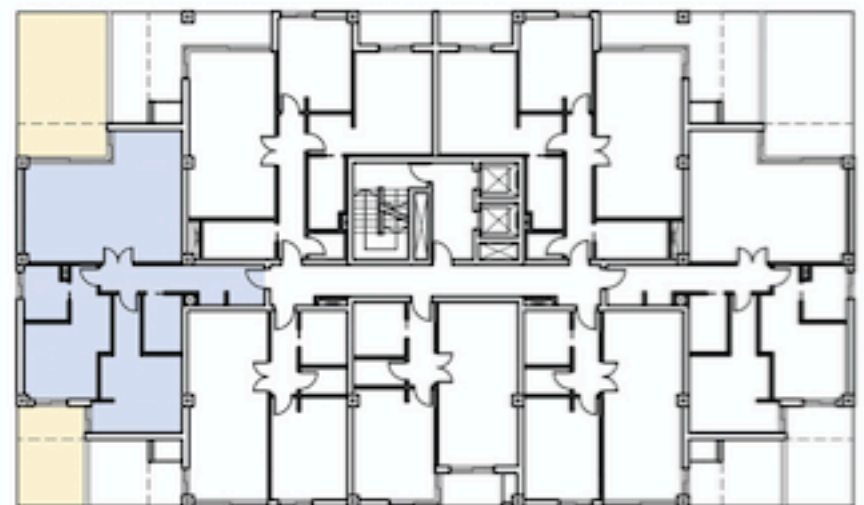

2 Bedroom Apartment

Gross Internal Area: 91.6m²

External Area: 40.7m²

Luxury living at remarkable value