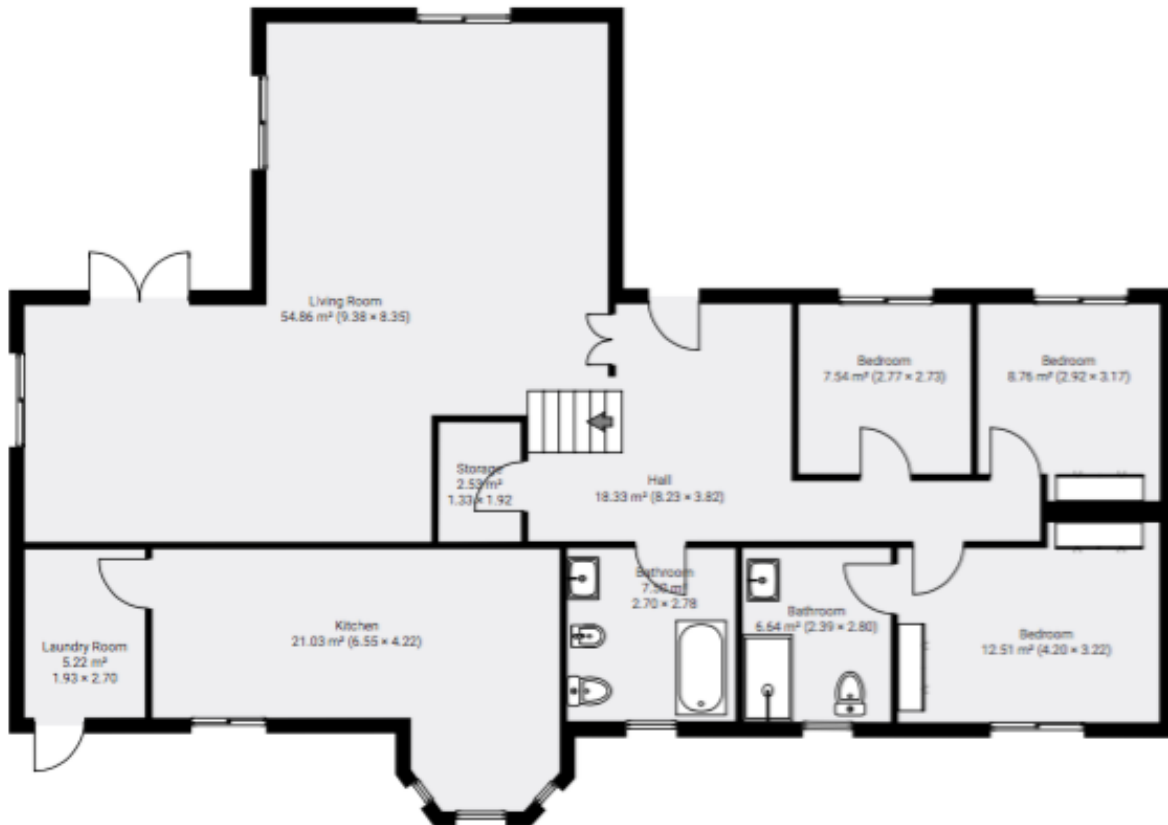

TOTAL AREA: 242.01 m² • LIVING AREA: 242.01 m² • FLOORS: 2

▼ **Ground Floor**

TOTAL AREA: 144.06 m² • LIVING AREA: 144.06 m² •

▼ **1st Floor**

TOTAL AREA: 97.95 m² • LIVING AREA: 97.95 m² •

THIS FLOORPLAN IS PROVIDED WITHOUT WARRANTY OF ANY KIND. SIZES AND DIMENSIONS ARE APPROXIMATE, ACTUAL MAY VARY