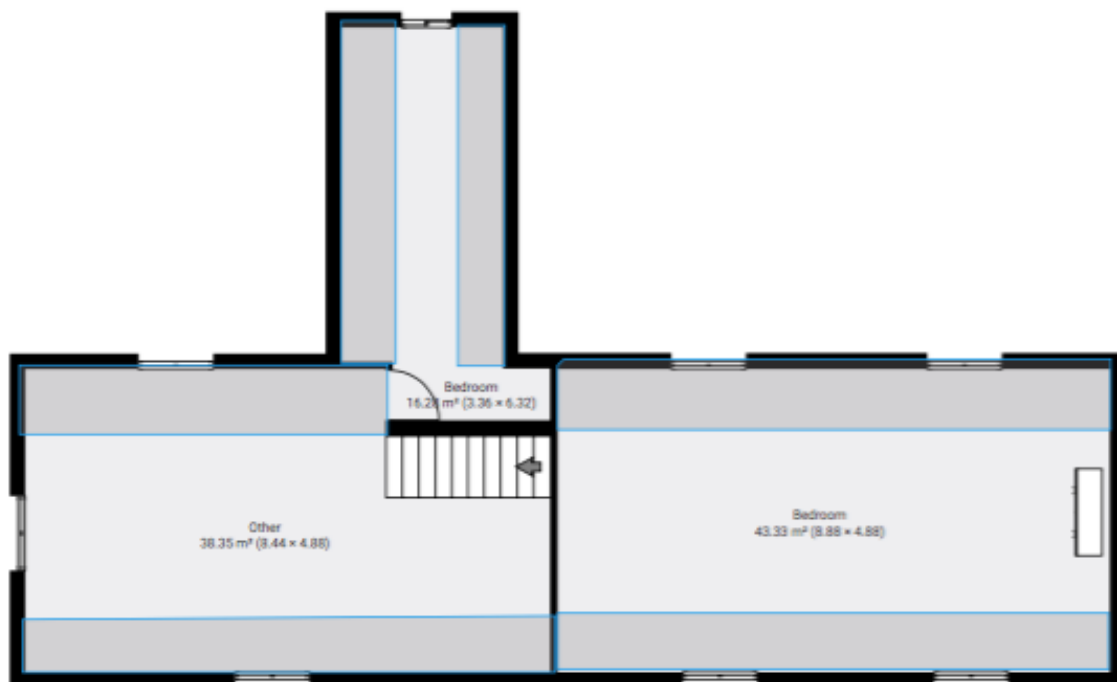

TOTAL AREA: 242.01 m² • LIVING AREA: 242.01 m² • FLOORS: 2

▼ **Ground Floor**

TOTAL AREA: 144.06 m² • LIVING AREA: 144.06 m² •

▼ **1st Floor**

TOTAL AREA: 97.95 m² • LIVING AREA: 97.95 m² •

THIS FLOORPLAN IS PROVIDED WITHOUT WARRANTY OF ANY KIND. SIZES AND DIMENSIONS ARE APPROXIMATE, ACTUAL MAY VARY